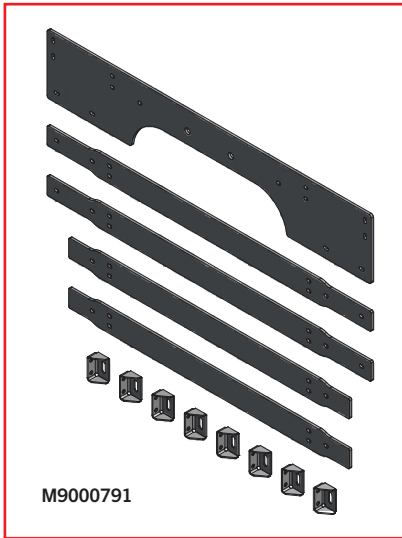

FIAT DUCATO - PEUGEOT BOXER - CITROEN JUMPER

M9000791