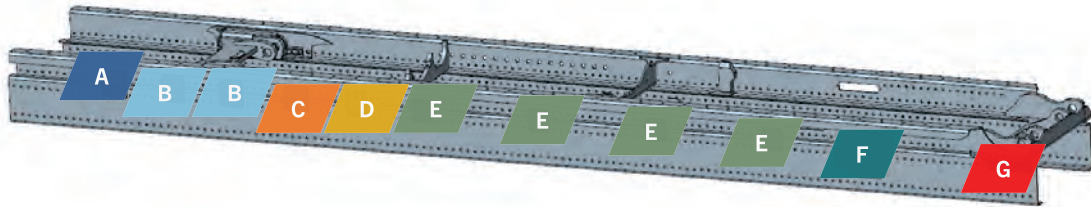

SCANIA P - R

PH T(A) 18-22

		A	B	C	D	E	F	G	
					-				M9000464 M14x40 Box/50 M9000465 M14x50 Box/50 M9000463 M14 Box/100
M9000966	< 5600 mm + screws / Schrauben / Visserie	x1	x4	x1	-	x4	-	x1	M9000464 x2 M9000465 x2 M9000463 x2
M9000984	> 5600 mm + screws / Schrauben / Visserie	x1	x4	x1	-	x5	-	x1	M9000464 x2 M9000465 x2 M9000463 x2
M9000921	< 5600 mm	x1	x4	x1	-	x4	-	x1	-
M9000922	> 5600 mm	x1	x4	x1	-	x5	-	x1	-
M9001022		x1	x1	x1	-	x4	-	x1	-
Detail		x2 M9000458 x1 M9000748	-	-	-	x1 M9000927	x1 M9000951	x1 M9000991	M9000464 x1 M9000465 x1 M9000463 x1

TELESCOPIC T(A) 13-30 - POWER P(A) 14-24 - SYNCHRON S 14-21

		A	B	C	D	E	F	G	
					-				M9000464 M14x40 Box/50 M9000465 M14x50 Box/50 M9000463 M14 Box/100
M9000967	< 5600 mm + screws / Schrauben / Visserie	x1	x1	x1	-	x4	-	x1	M9000464 x2 M9000465 x2 M9000463 x2
M9000985	> 5600 mm + screws / Schrauben / Visserie	x1	x1	x1	-	x5	-	x1	M9000464 x2 M9000465 x2 M9000463 x2
M9000923	< 5600 mm	x1	x1	x1	-	x4	-	x1	-
M9000924	> 5600 mm	x1	x1	x1	-	x5	-	x1	-
Detail		x2 M9000458 x1 M9000748	-	x1 M9000750	-	x1 M9000516	x1 M9000758^① M9000759^② M9000760^③	x1 M9000752	M9000464 x1 M9000465 x1 M9000463 x1

① T13 & T15 & P14   ② T18->T24; P17->P20; S17->S21   ③ T26->T30 & P24