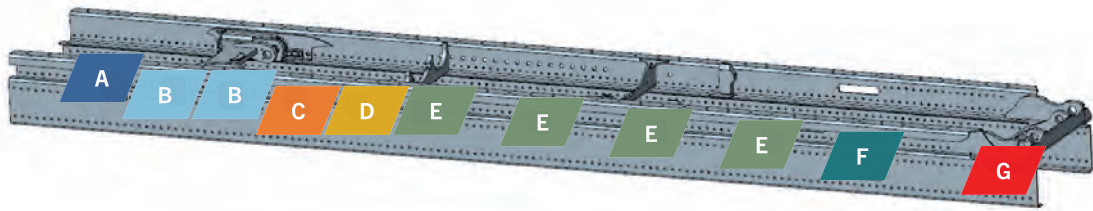

TELESCOPIC SCAN - MERCEDES ACTROS NEW, ANTOS & AROCS - AIR SUSPENSION

Lufffederung / Suspension pneumatique

PH T(A) 17-24 SCAN

		A	B	C	D	E	F	G	
					-		-		M9000464 M14x40 Box/50 M9000465 M14x50 Box/50 M9000463 M14 Box/100 M9000505 M16x50 Box/50 M9000506 M16x60 Box/50 M9000507 M16 Box/100
M9000965	< 5600 mm + screws / Schrauben / Visserie	x1	x2	x1	-	x4	-	x1	M9000464 x1 M9000465 x1 M9000463 x1 M9000505 x1 M9000506 x1 M9000507 x1
M9000983	> 5600 mm screws / Schrauben / Visserie	x1	x2	x1	-	x5	-	x1	M9000464 x1 M9000465 x1 M9000505 x1 M9000506 x1 M9000507 x1
M9000918	< 5600 mm	x1	x2	x1	-	x4	-	x1	-
M9000919	> 5600 mm	x1	x2	x1	-	x5	-	x1	-
M9001021			x1	x1	-	x5	-	x1	-
Detail		x1 M9000909	-	-	-	x1 M9000920	-	x1 M9000993	M9000464 x1 M9000465 x1 M9000463 x1 M9000505 x1 M9000506 x1 M9000507 x1