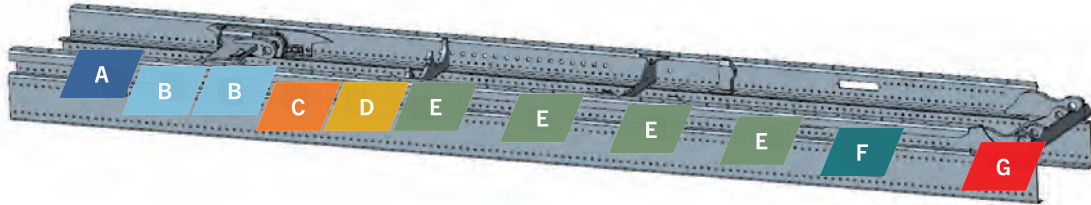

HOOKLOADER MOUNTING KIT

MONTAGEBAUSATZ FÜR ABROLLKIPPER

POLYBENNE KIT DE MONTAGE

TELESCOPIC SCAN - DAF

NEW!

PH T(A) 17-24 SCAN

		A	B	C	D	E	F	G	 
					-		-		M9000464 M14x40 Box/50 M9000465 M14x50 Box/50 M9000463 M14 Box/100 M9000505 M16x50 Box/50 M9000506 M16x60 Box/50 M9000507 M16 Box/100
M9001120	< 5600 mm + screws / Schrauben / Visserie	x1	x2	x1	-	x4	-	x1	M9000464 x1 M9000465 x1 M9000463 x1 M9000505 x1 M9000506 x1 M9000507 x1
M9001121	> 5600 mm + screws / Schrauben / Visserie	x1	x2	x1	-	x5	-	x1	M9000464 x1 M9000465 x1 M9000463 x1 M9000505 x1 M9000506 x1 M9000507 x1
M9001118	< 5600 mm	x1	x2	x1	-	x4	-	x1	-
M9001119	> 5600 mm	x1	x2	x1	-	x5	-	x1	-
M9001123			x1	x1	-	x5	-	x1	-
Detail		x1 M9000943	-	-	-	x1 M9001122	-	x1 M9000993	M9000464 x1 M9000465 x1 M9000463 x1 M9000505 x1 M9000506 x1 M9000507 x1