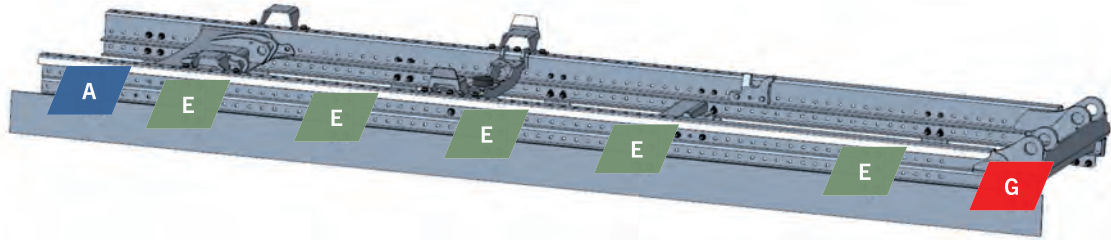

PH T 05 MOUNTING KIT

MONTAGEBAUSATZ FÜR PH T 05

PH T 05 KIT FIXATIONS

MAN TGL

NEW!

For / Für / Pour:
PH T 05

		A	B	D	E	F	G	H	
			-	-		-			M9000587 HM12x40 Box/25 M9000588 M12 Box/25
M9001080	< 3300 mm + screws / Schrauben / Visserie	x1	-	-	x4	-	x1	x1	M9000587 x5 M9000588 x5
M9001081	> 3300 mm + screws / Schrauben / Visserie	x1	-	-	x5	-	x1	x1	
M9001082	< 3300 mm	x1	-	-	x4	-	x1	x1	-
M9001083	> 3300 mm	x1	-	-	x5	-	x1	x1	-
Detail		M9001104	-	-	M9001105	-	M9000812	M9000811	-