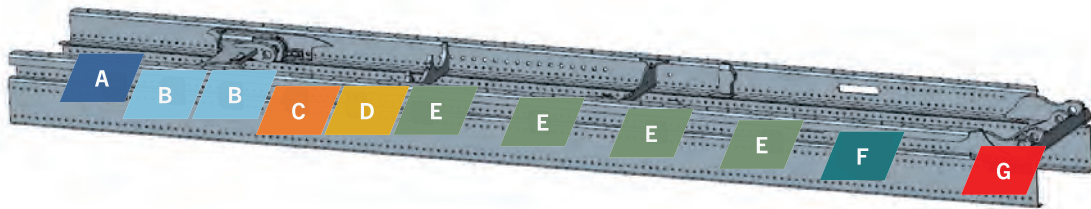

HOOKLOADER MOUNTING KIT

MONTAGEBAUSATZ FÜR ABROLLKIPPER

POLYBENNE KIT DE MONTAGE

MERCEDES ACTROS NEW, ANTOS & AROCS - SPRING SUSPENSION / *Stahlfederung* / Suspension mecanique

PH T(A) 18-22

		A	B	C	D	E	F	G	
					-				M9000464 M14x40 Box/50 M9000465 M14x50 Box/50 M9000463 M14 Box/100 M9000505 M16x50 Box/50 M9000506 M16x60 Box/50 M9000507 M16 Box/100
M9000961	< 5600 mm + screws / <i>Schrauben / Visserie</i>	x1	x2	x1	-	x4	-	x1	M9000464 x1 M9000465 x1 M9000463 x1 M9000505 x1 M9000506 x1 M9000507 x1
M9000979	> 5600 mm + screws / <i>Schrauben / Visserie</i>	x1	x2	x1	-	x5	-	x1	M9000464 x1 M9000465 x1 M9000463 x1 M9000505 x1 M9000506 x1 M9000507 x1
M9000905	< 5600 mm	x1	x2	x1	-	x4	-	x1	-
M9000906	> 5600 mm	x1	x2	x1	-	x5	-	x1	-
M9001017		x1		x1	-	x5	-	x1	-
Detail		x1 M9000909	-	-	-	x1 M9000910	x1 M9000950	x1 M9000991	M9000464 x1 M9000465 x1 M9000463 x1 M9000505 x1 M9000506 x1 M9000507 x1

TELESCOPIC T(A) 13-30 - POWER P(A) 14-24 - SYNCHRON S 14-21

		A	B	C	D	E	F	G	
									M9000464 M14x40 Box/50 M9000465 M14x50 Box/50 M9000463 M14 Box/100 M9000505 M16x50 Box/50 M9000506 M16x60 Box/50 M9000507 M16 Box/100
M9000962	< 5600 mm + screws / <i>Schrauben / Visserie</i>	x1	x1	x1	x1	x4	-	x1	M9000464 x1 M9000465 x1 M9000463 x1 M9000505 x1 M9000506 x1 M9000507 x1
M9000980	> 5600 mm + screws / <i>Schrauben / Visserie</i>	x1	x1	x1	x1	x4	-	x1	M9000464 x1 M9000465 x1 M9000463 x1 M9000505 x1 M9000506 x1 M9000507 x1
M9000907	< 5600 mm	x1	x1	x1	x1	x4	-	x1	-
M9000908	> 5600 mm	x1	x1	x1	x1	x4	-	x1	-
Detail	M9000729 x1	x2 M9000458 x1 M9000646	-	-	x1 M9000695	x1 M9000696	x1 M9000653[Ⓢ] M9000654[Ⓢ] M9000655[Ⓢ]	x1 M9000650	M9000464 x1 M9000465 x1 M9000463 x1 M9000505 x1 M9000506 x1 M9000507 x1