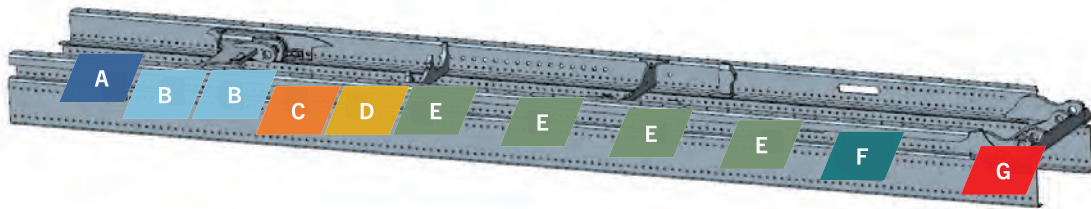

MAN TGA - TGS - TGX

PH T(A) 18-22

		A	B	C	D	E	F	G	
					-				M9000464 M14x40 Box/50 M9000465 M14x50 Box/50 M9000463 M14 Box/100
M9000958	< 5600 mm + screws / Schrauben / Visserie	x1	x2	x1	-	x4	-	x1	M9000464 x2 M9000465 x2 M9000463 x2
M9000976	> 5600 mm + screws / Schrauben / Visserie	x1	x2	x1	-	x5	-	x1	
M9000894	< 5600 mm	x1	x2	x1	-	x4	-	x1	-
M9000895	> 5600 mm	x1	x2	x1	-	x5	-	x1	-
M9001014		x1				x5	-	x1	-
Detail		x1 M9000900	-	-	-	x1 M9000902	x1 M9000949	x1 M9001034	M9000464 x1 M9000465 x1 M9000463 x1

TELESCOPIC T(A) 13-30 - POWER P(A) 14-24 - SYNCHRON S 14-21

		A	B	C	D	E	F	G	
									M9000464 M14x40 Box/50 M9000465 M14x50 Box/50 M9000463 M14 Box/100
M9000959	< 5600 mm + screws / Schrauben / Visserie	x1	x1	x1	x1	x4	-	x1	M9000464 x2 M9000465 x2 M9000463 x2
M9000977	> 5600 mm + screws / Schrauben / Visserie	x1	x1	x1	x1	x5	-	x1	
M9000896	< 5600 mm	x1	x1	x1	x1	x4	-	x1	-
M9000897	> 5600 mm	x1	x1	x1	x1	x5	-	x1	-
Detail	x1	x1 M9000452 x2 M9000458	-	-	x1 M9000699	x1 M9000700	x1 M9000904^① M9000949^② M9000949^③	x1 M9000772	M9000464 x1 M9000465 x1 M9000463 x1

© T13 & T15 & P14 © T18->T24; P17->P20; S17->S21 © T26->T30 & P24