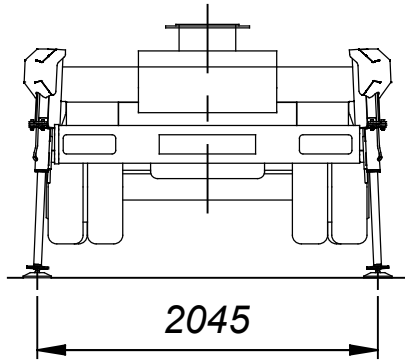

PALFINGER

Palfinger Platforms Italy s.r.l.

C

WORK AREA 01_C
P240AXE-E-PLUS ON IVECO DAILY 35S14 WB 3450