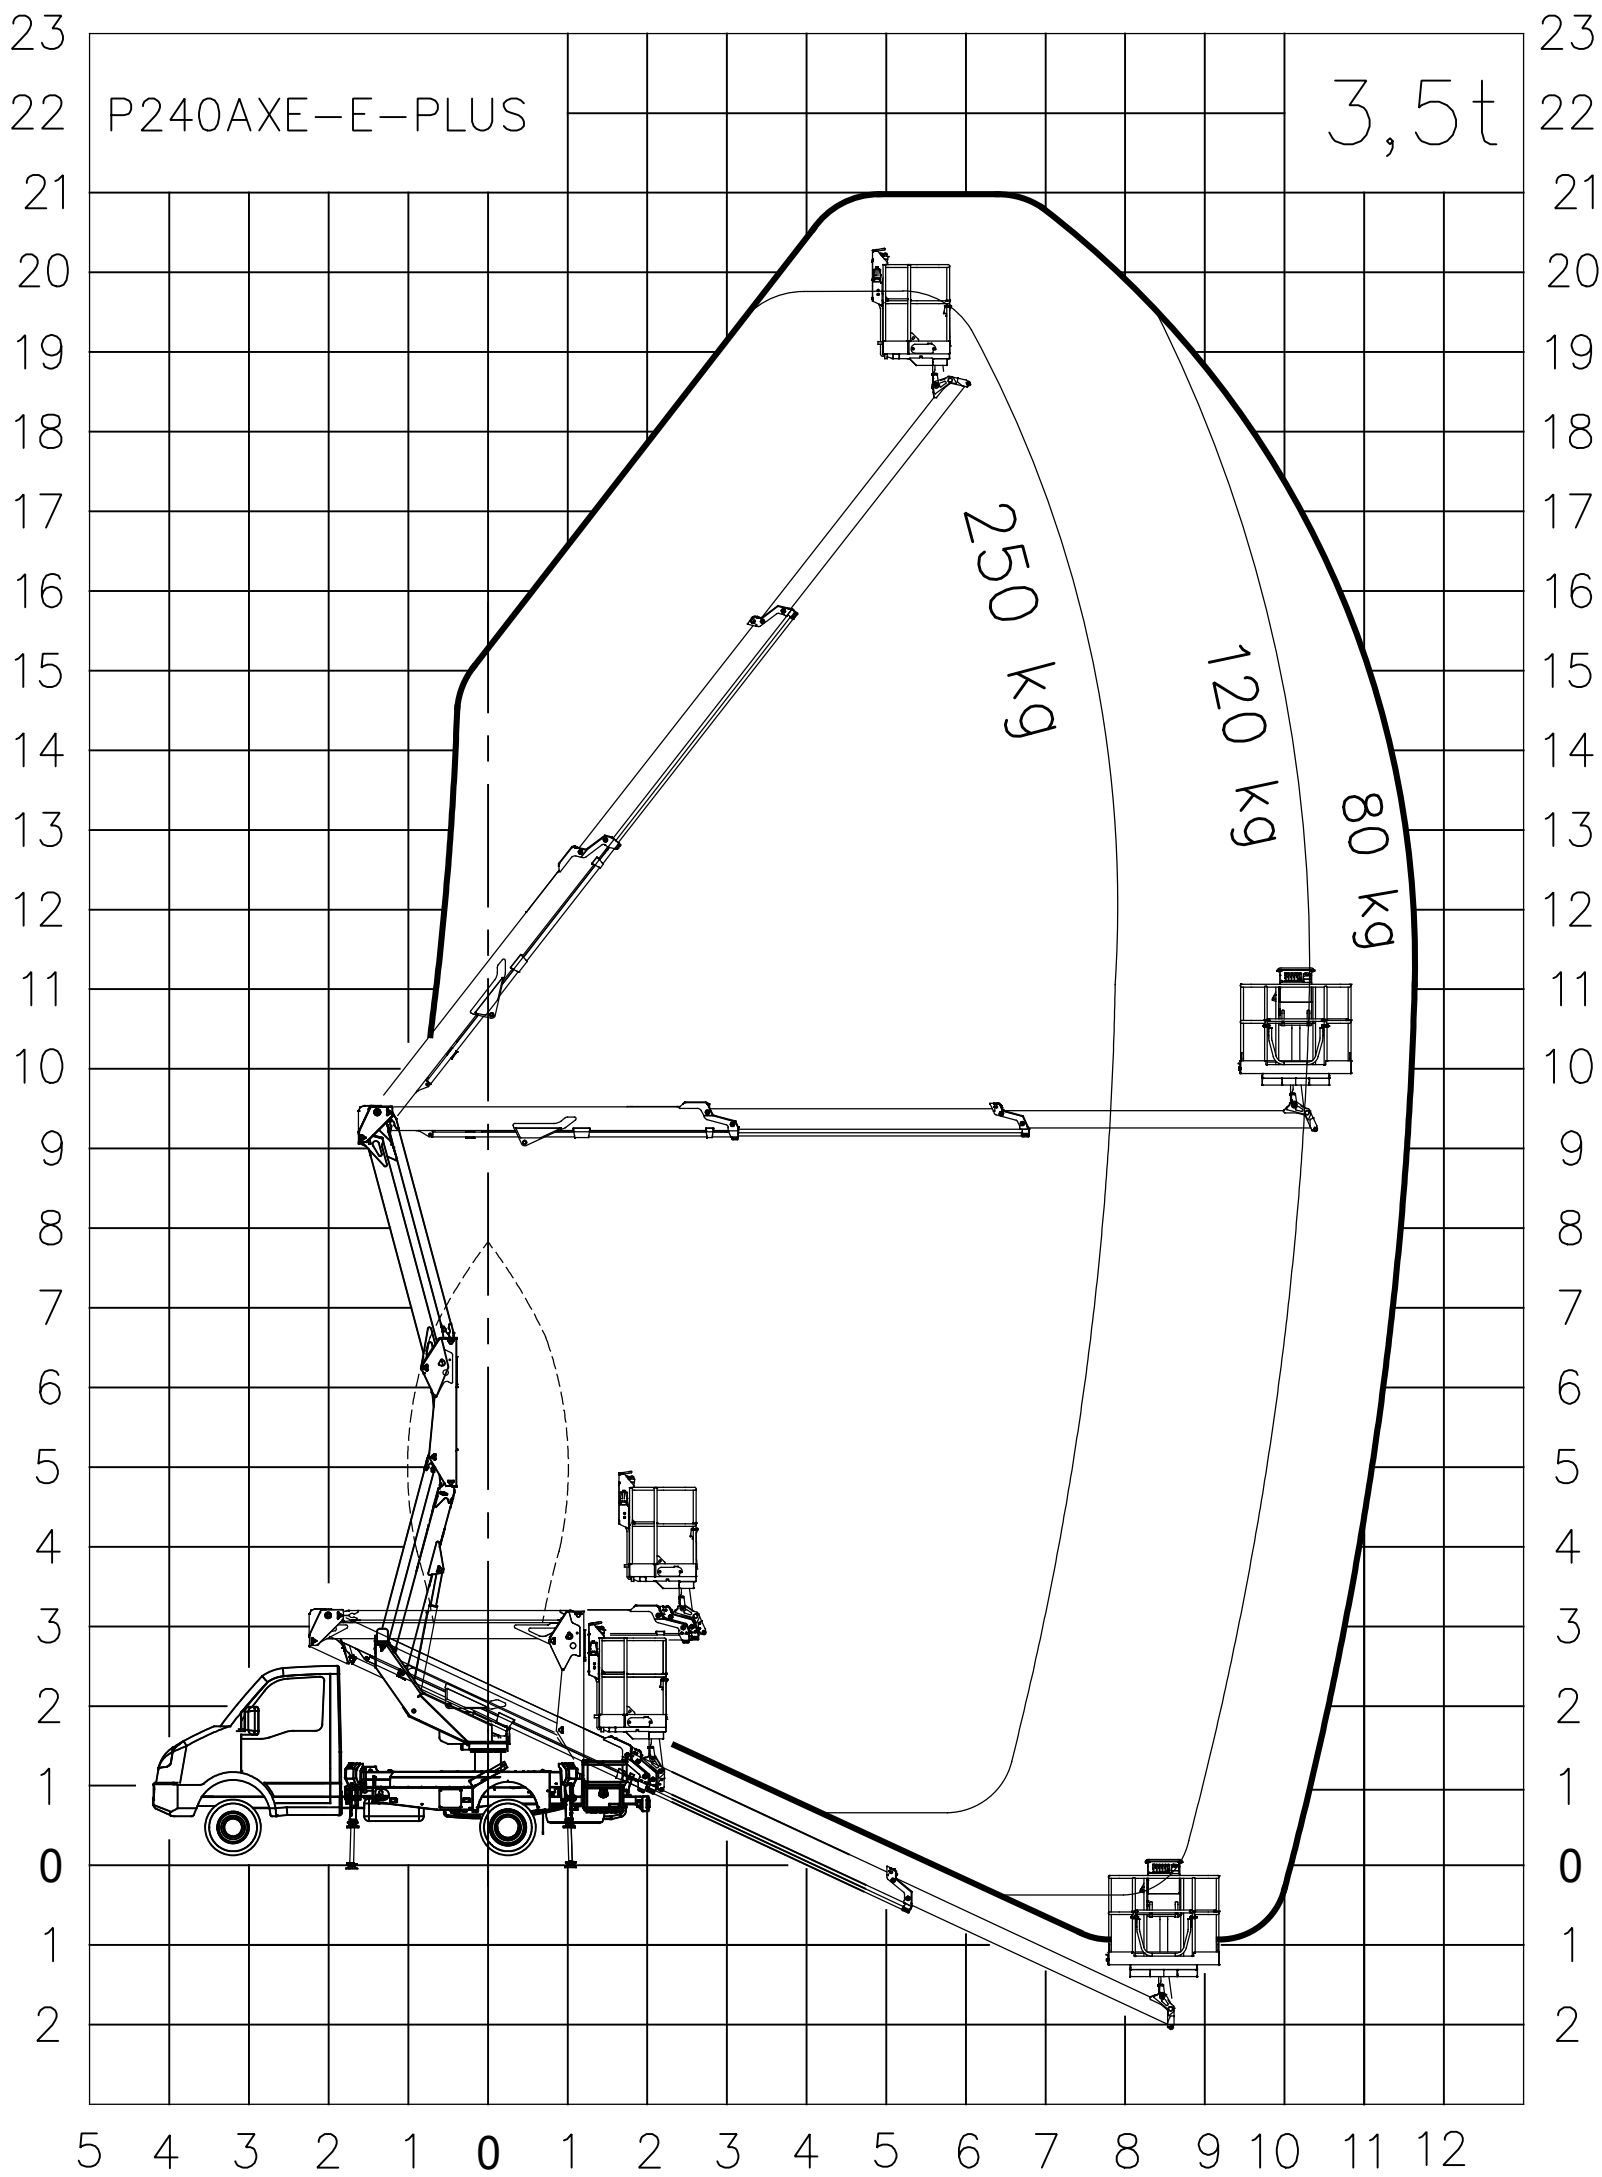

PALFINGER

Palfinger Platforms Italy s.r.l.

C

WORK AREA 01_C
P240AXE-E-PLUS ON IVECO DAILY 35S14 WB 3450