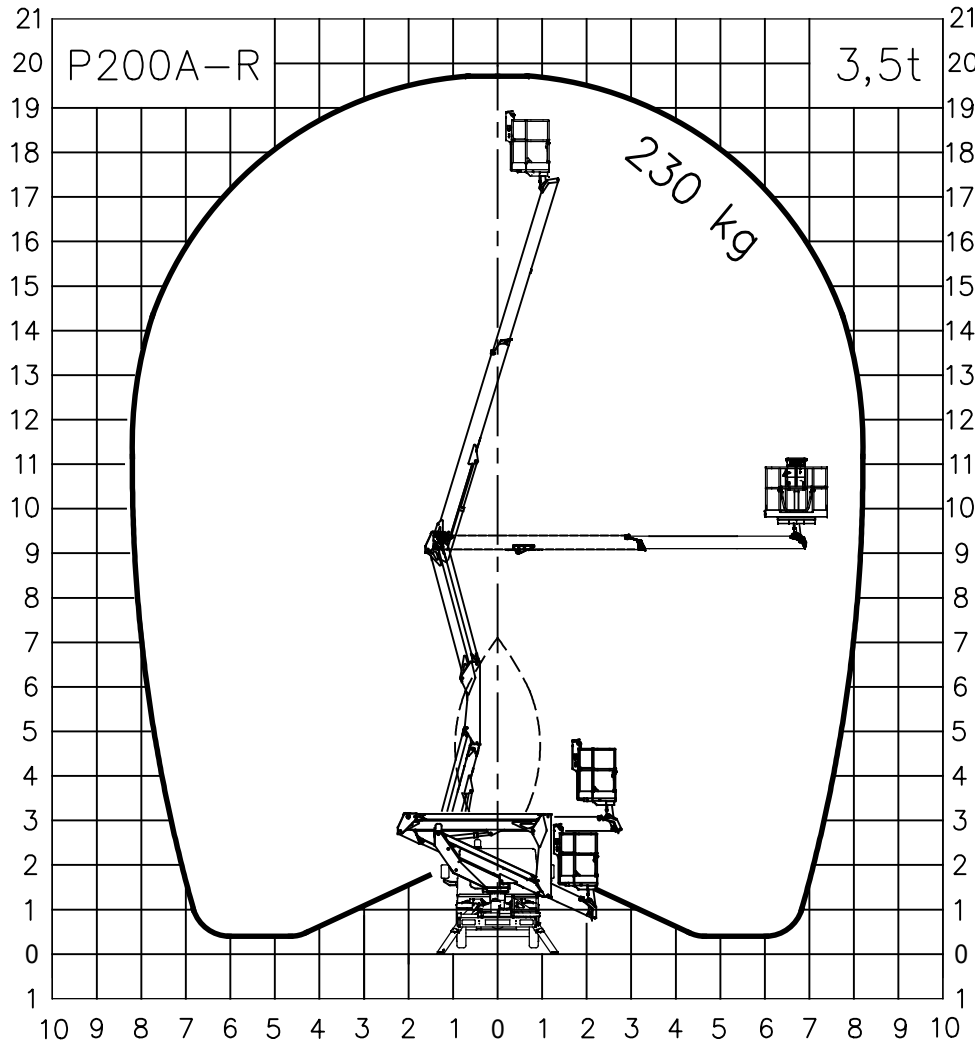

PALFINGER

Palfinger Platforms Italy s.r.l.

WORK AREA
P200A-R ON IVECO DAILY 35S14 WB 3450