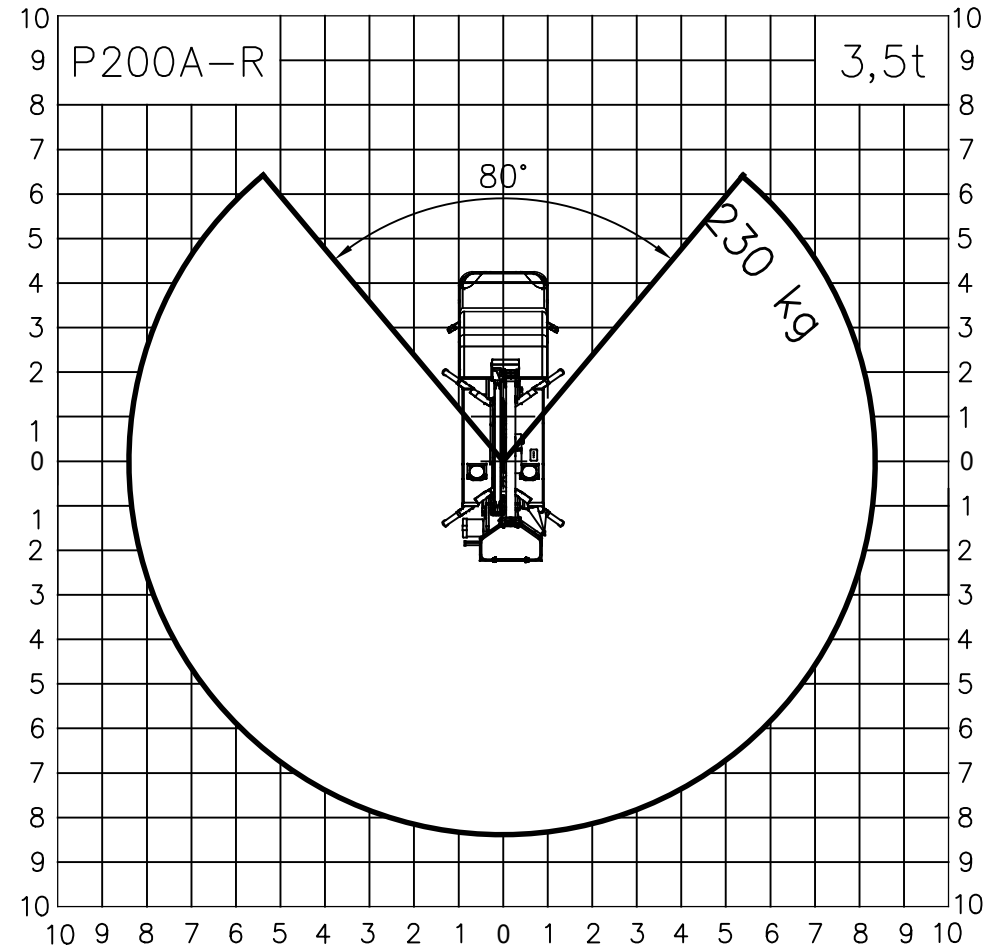

PALFINGER

Palfinger Platforms Italy s.r.l.

WORK AREA
P200A-R ON IVECO DAILY 35S14 WB 3450