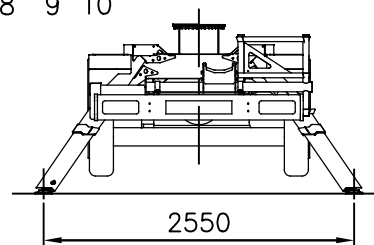

PALFINGER

Palfinger Platforms Italy s.r.l.

WORK AREA
P200A-R ON IVECO DAILY 35S14 WB 3450