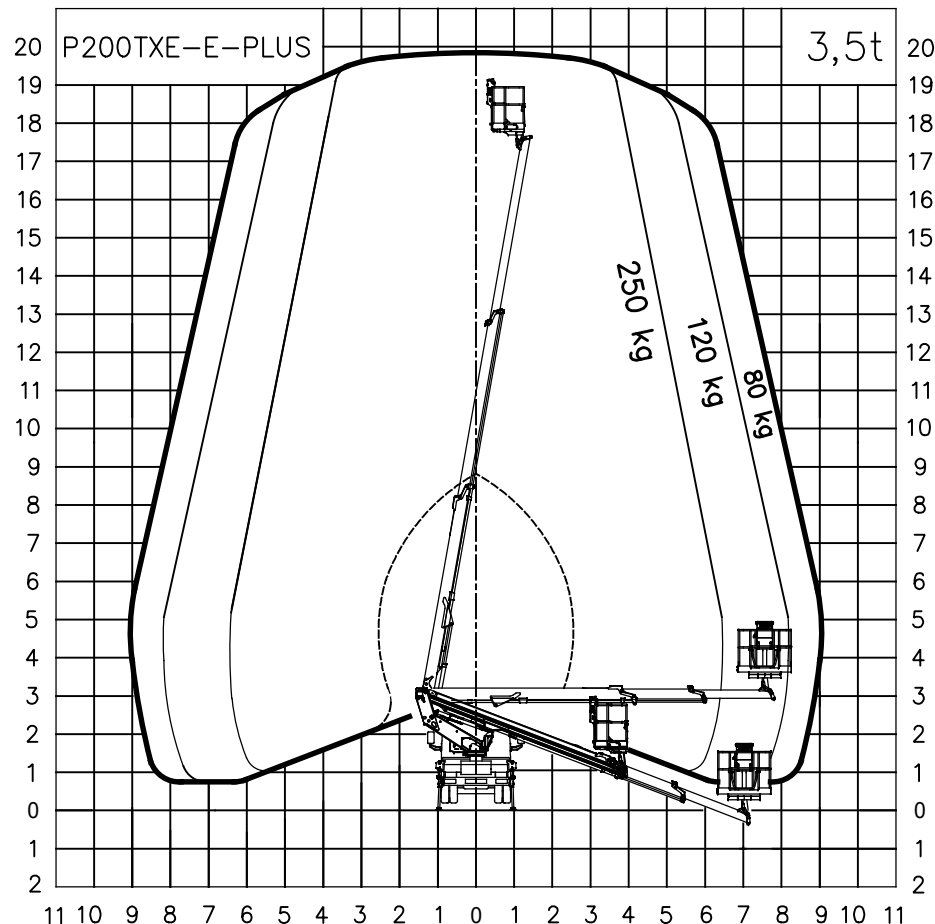

PALFINGER

Palfinger Platforms Italy s.r.l.

A

B

WORK AREA 01
P200TXE-E-PLUS ON IVECO DAILY 35S14 WB 4100