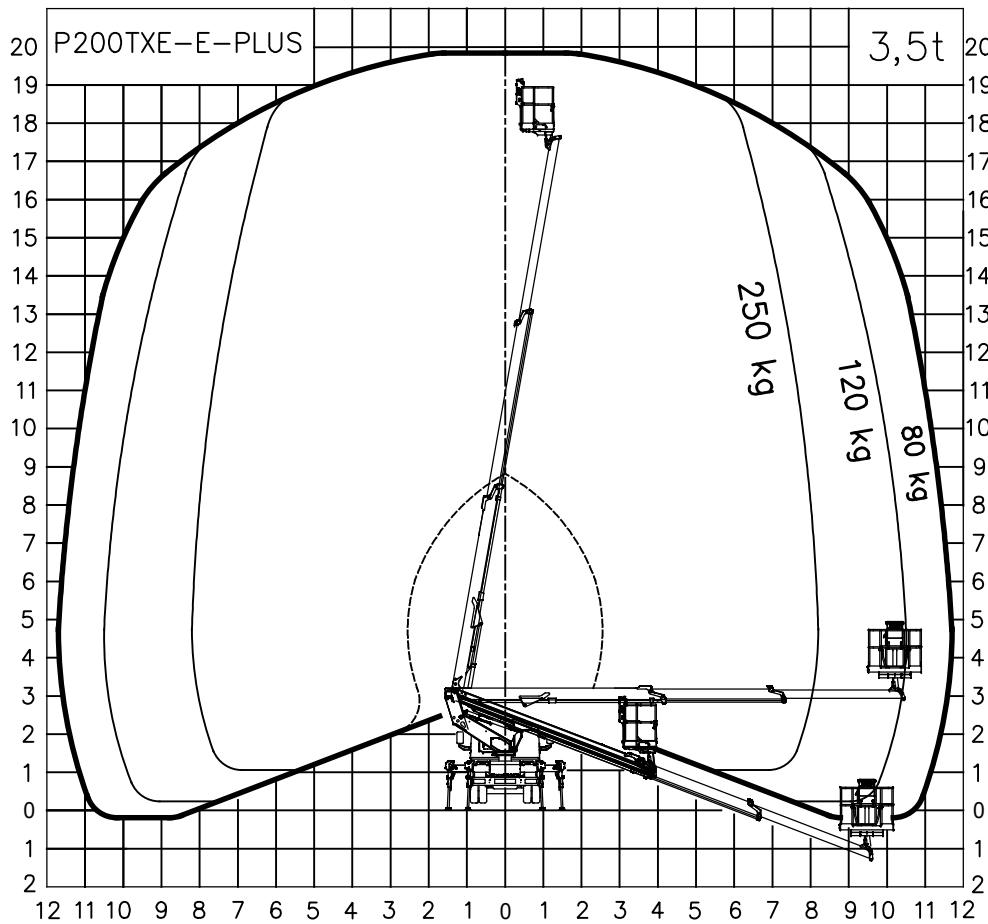

PALFINGER

Palfinger Platforms Italy s.r.l.

A

B

WORK AREA 01
P200TXE-E-PLUS ON IVECO DAILY 35S14 WB 4100