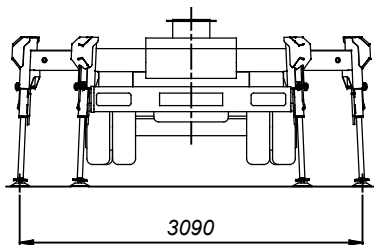

PALFINGER

Palfinger Platforms Italy s.r.l.

A

B

WORK AREA 01
P200TXE-E-PLUS ON IVECO DAILY 35S14 WB 4100