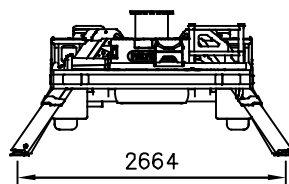

A

WORK AREA 01_A
P240A-E ON IVECO DAILY 35S14 WB 3450