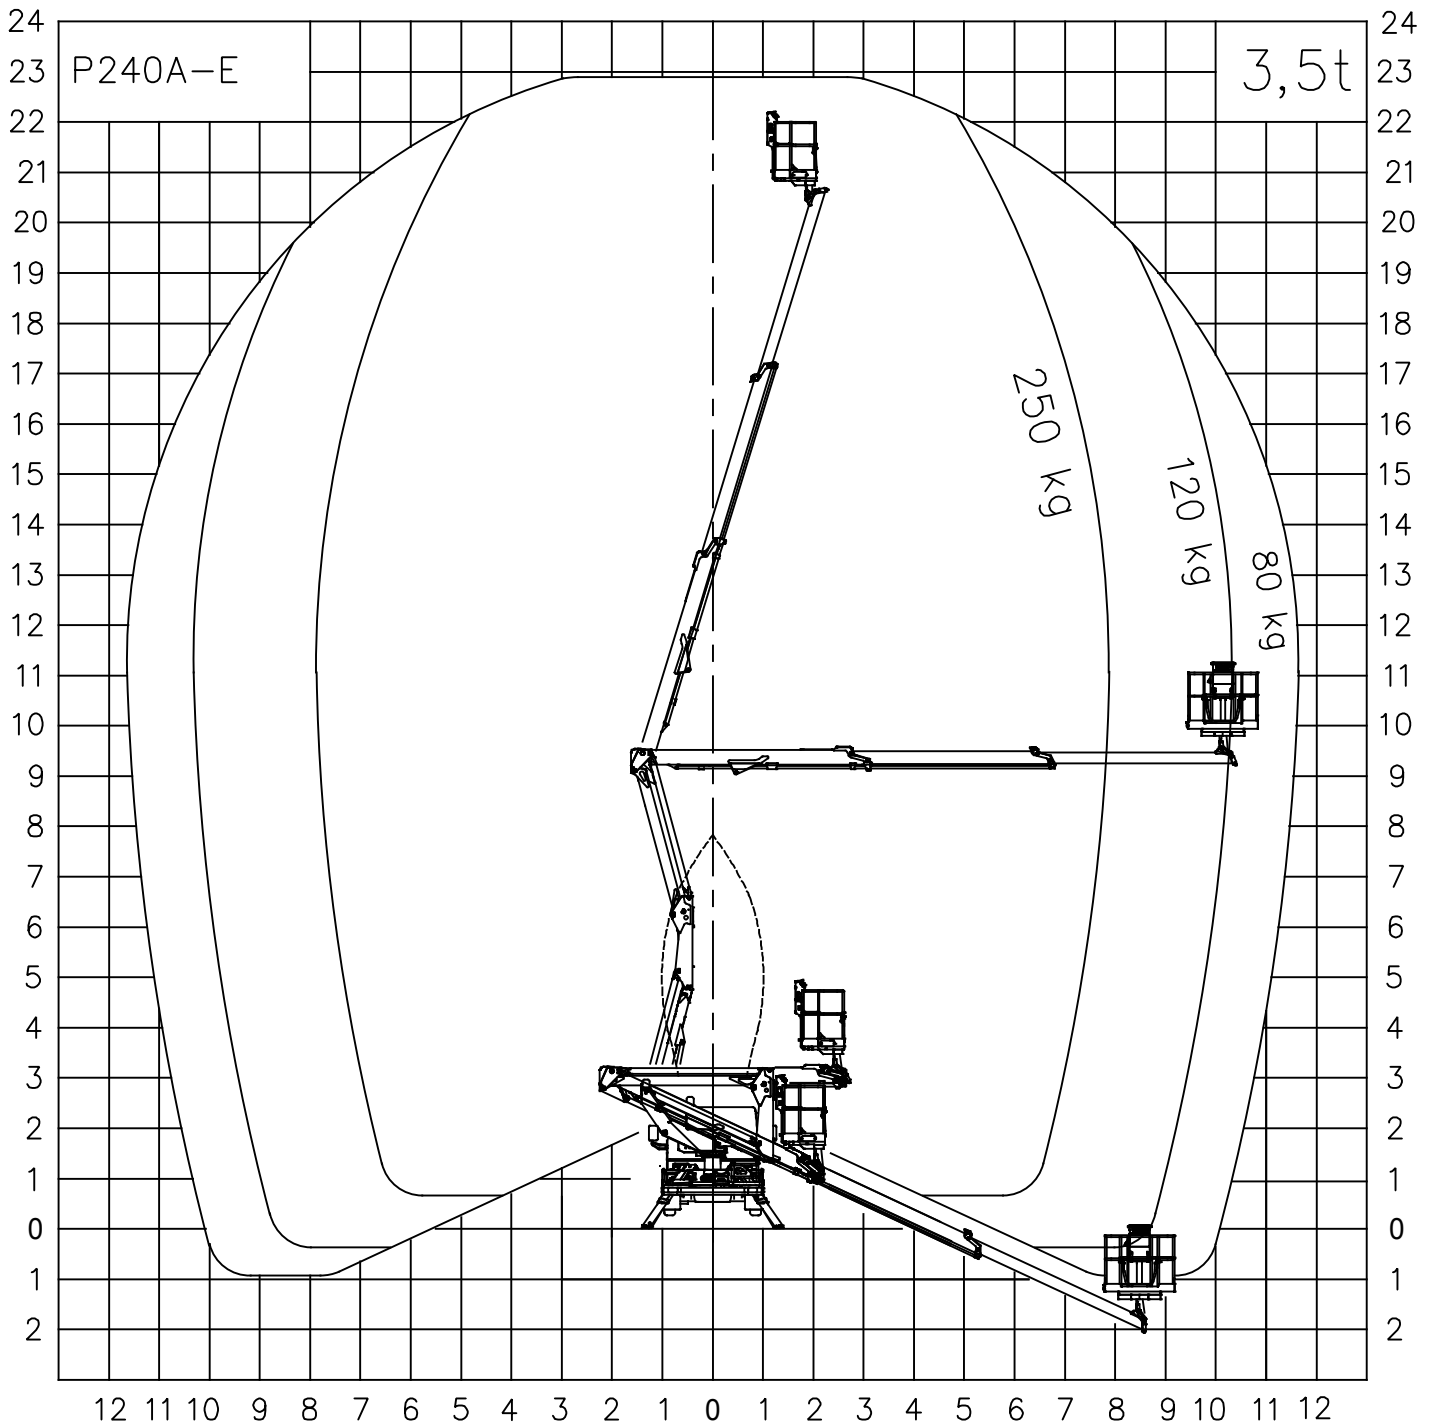

A

WORK AREA 01_A
P240A-E ON IVECO DAILY 35S14 WB 3450