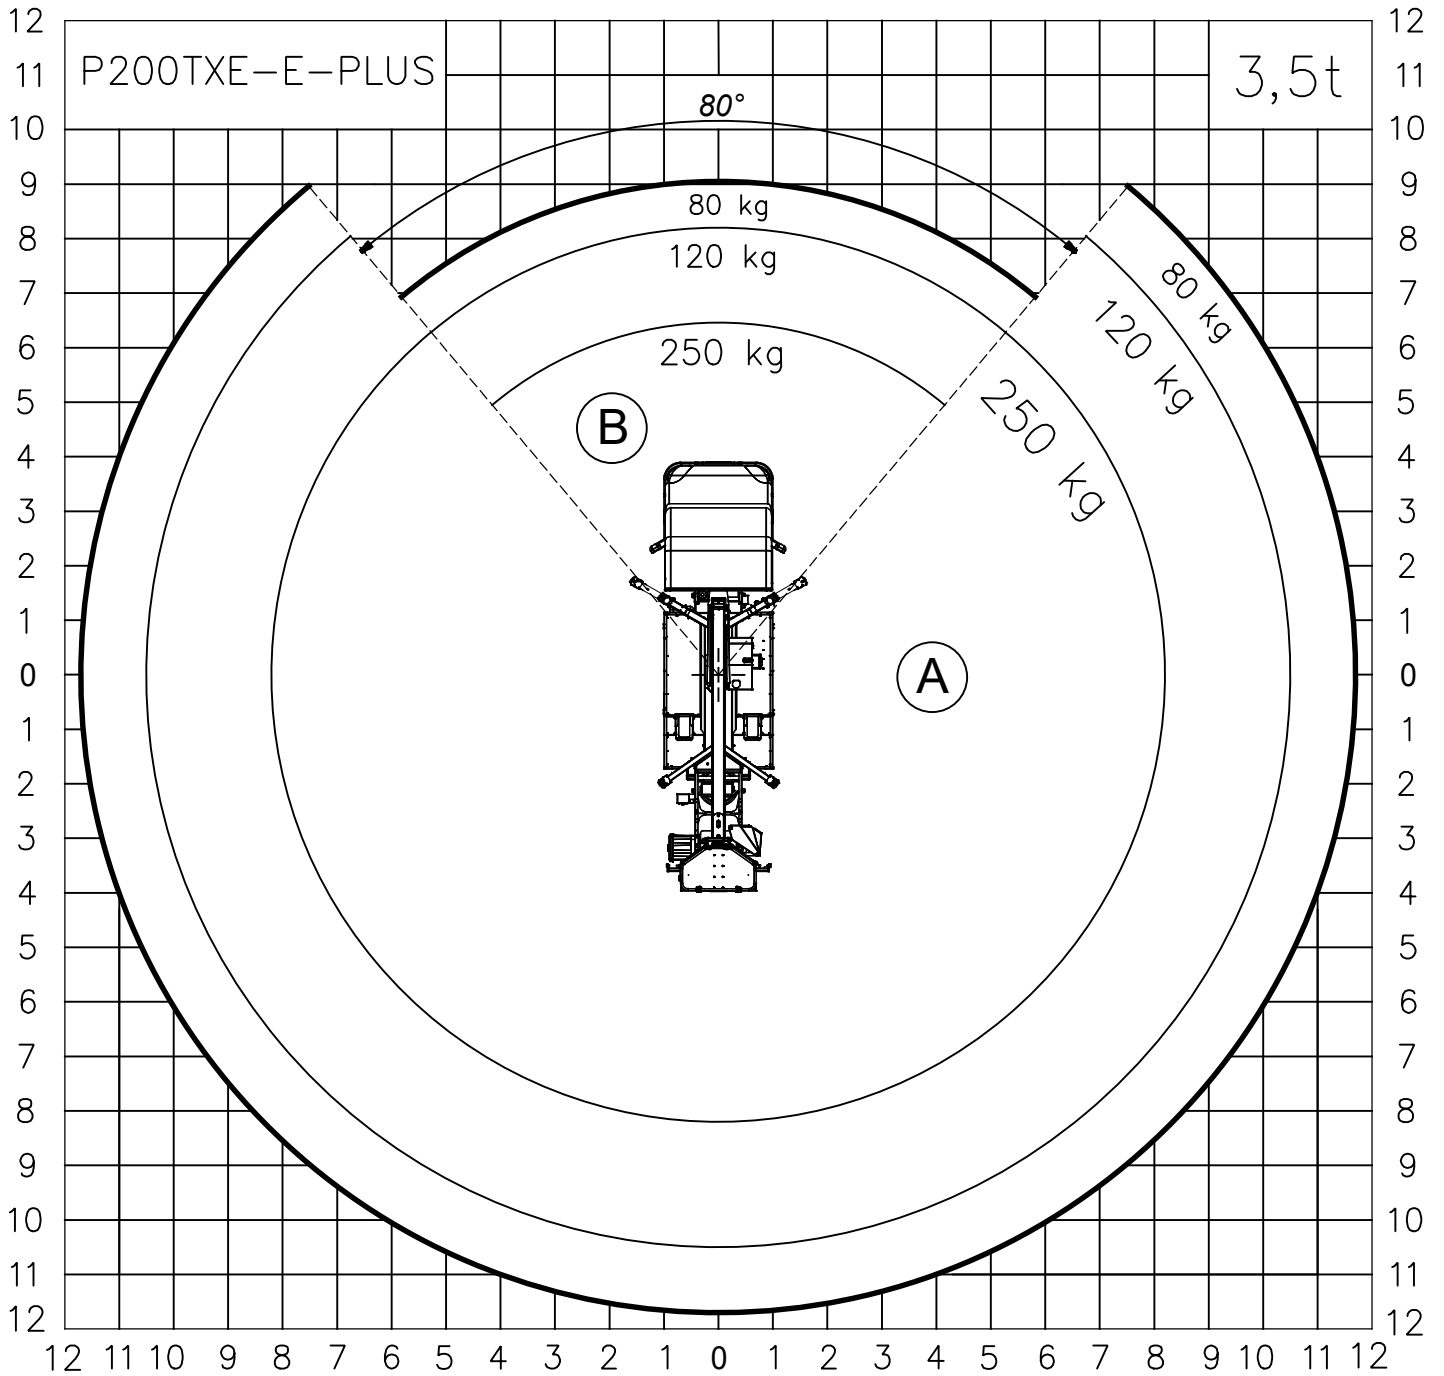

PALFINGER

Palfinger Platforms Italy s.r.l.

WORK AREA 02_01

P200TXE-E-PLUS ON IVECO DAILY 35S14 WB 4100