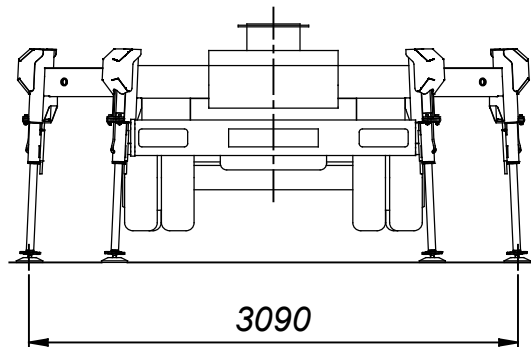

PALFINGER

Palfinger Platforms Italy s.r.l.

WORK AREA 02_01

P200TXE-E-PLUS ON IVECO DAILY 35S14 WB 4100