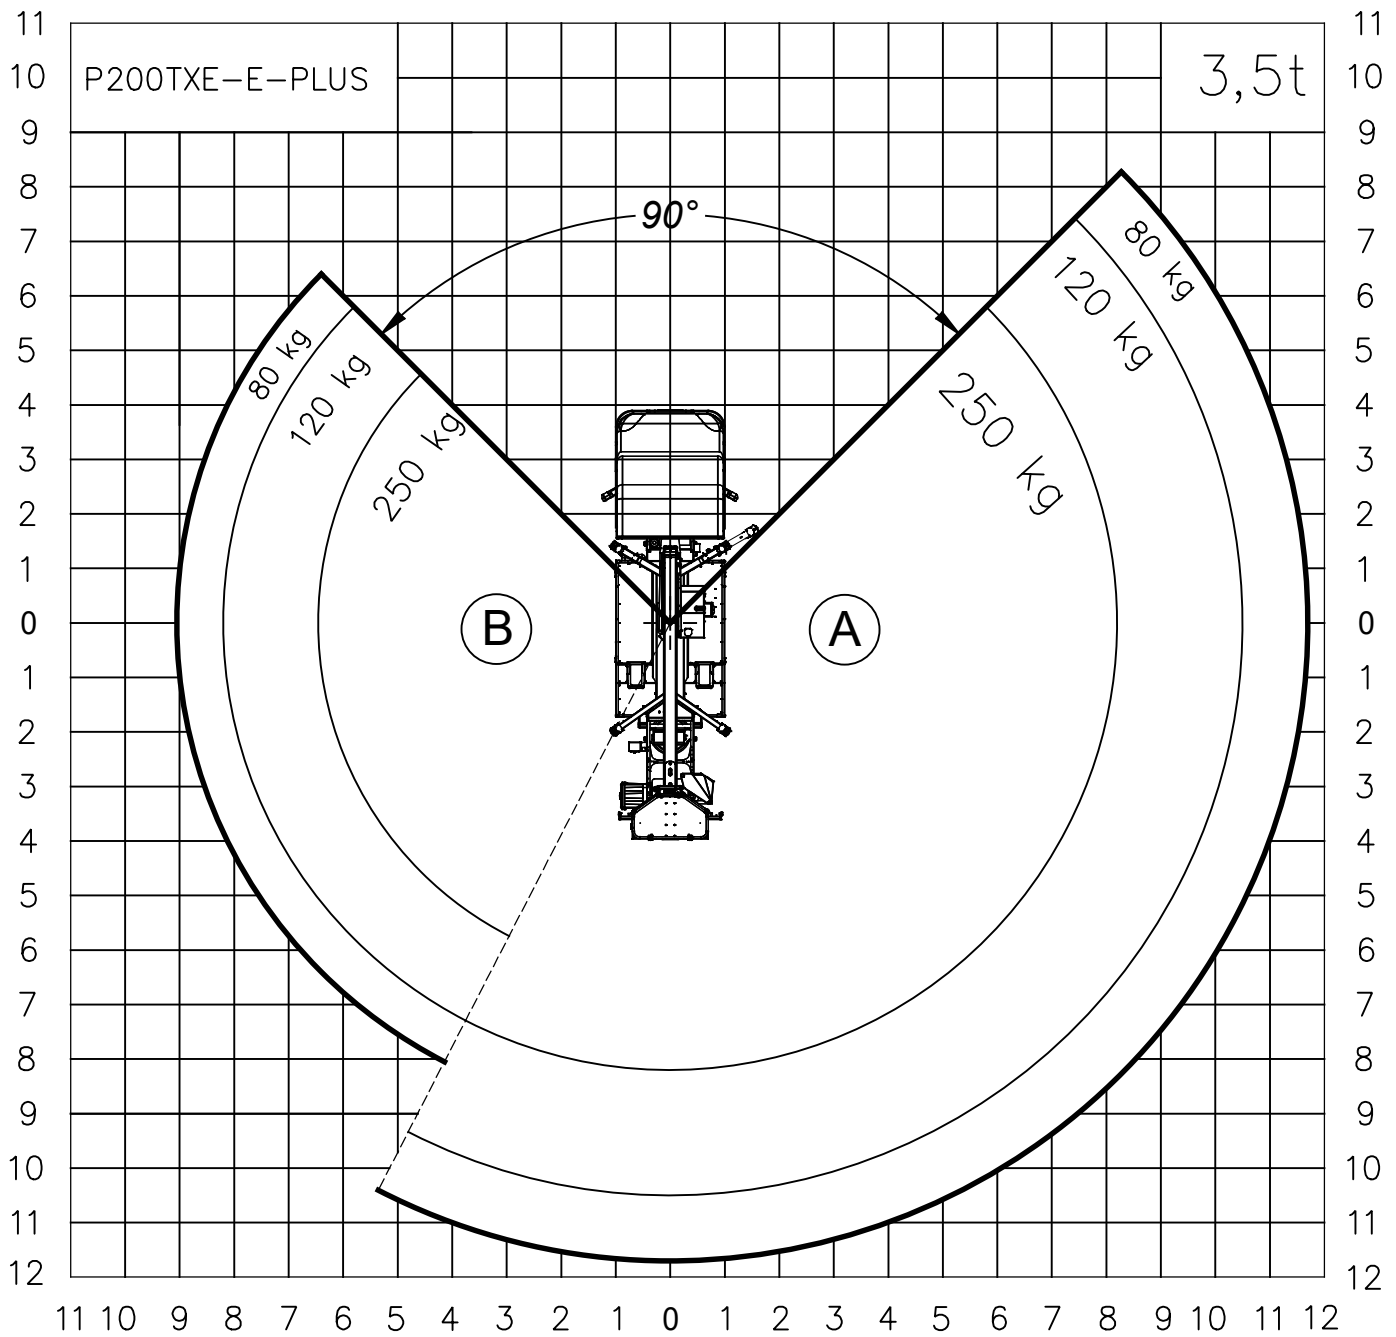

PALFINGER

Palfinger Platforms Italy s.r.l.

WORK AREA 02_03

P200TXE-E-PLUS ON IVECO DAILY 35S14 WB 4100