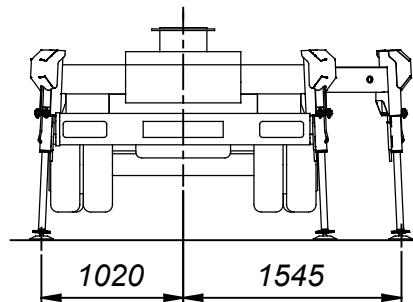

PALFINGER

Palfinger Platforms Italy s.r.l.

WORK AREA 02_03

P200TXE-E-PLUS ON IVECO DAILY 35S14 WB 4100