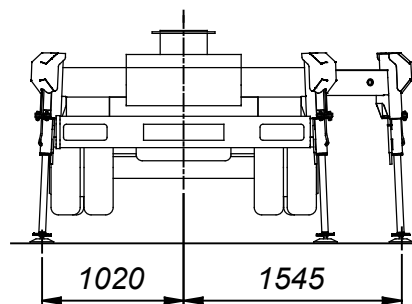

**PALFINGER**

Palfinger Platforms Italy s.r.l.

WORK AREA 02\_03

P170TXE-E-PLUS ON IVECO DAILY 35S14 WB 3750