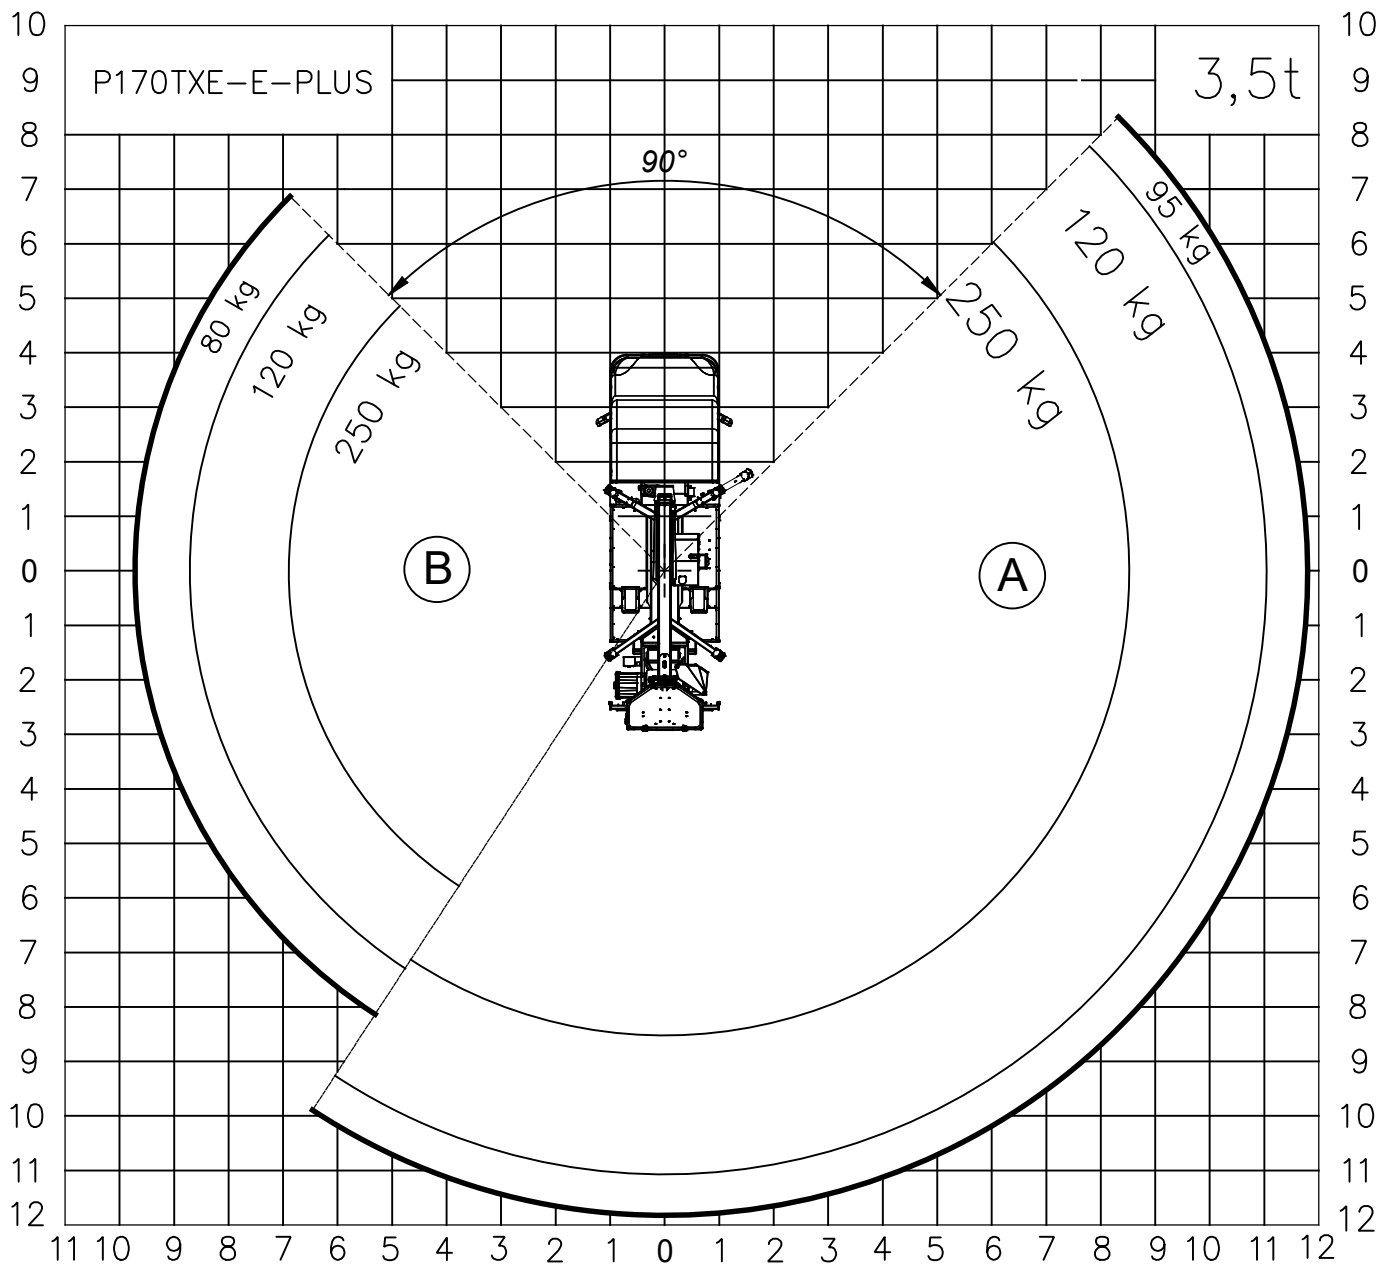

**PALFINGER**

Palfinger Platforms Italy s.r.l.

WORK AREA 02\_03

P170TXE-E-PLUS ON IVECO DAILY 35S14 WB 3750