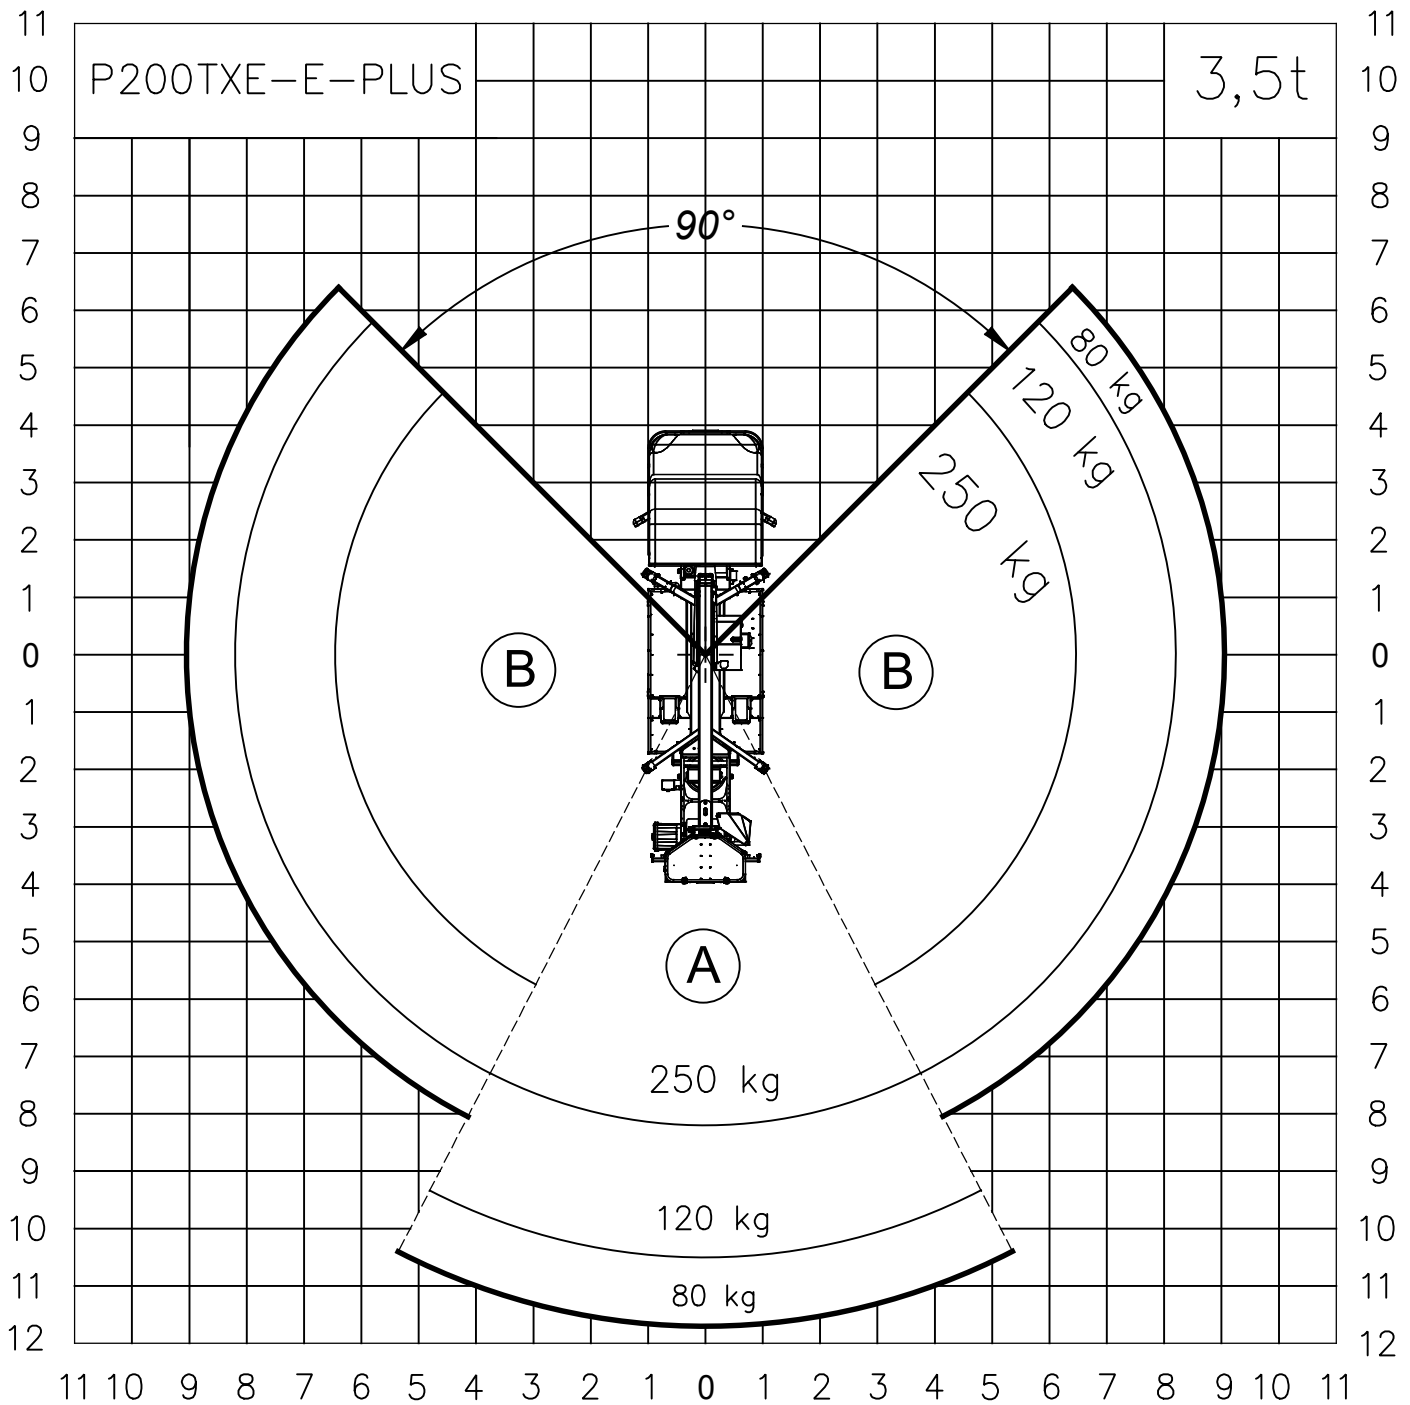

PALFINGER

Palfinger Platforms Italy s.r.l.

P200TXE-E-PLUS

3,5t

WORK AREA 02_02

P200TXE-E-PLUS ON IVECO DAILY 35S14 WB 4100