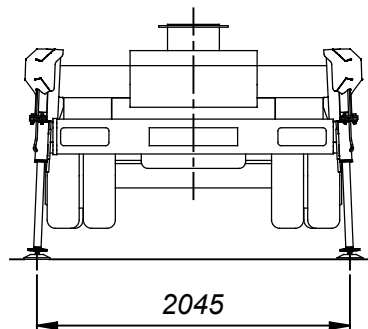

PALFINGER

Palfinger Platforms Italy s.r.l.

P200TXE-E-PLUS

3,5t

WORK AREA 02_02

P200TXE-E-PLUS ON IVECO DAILY 35S14 WB 4100