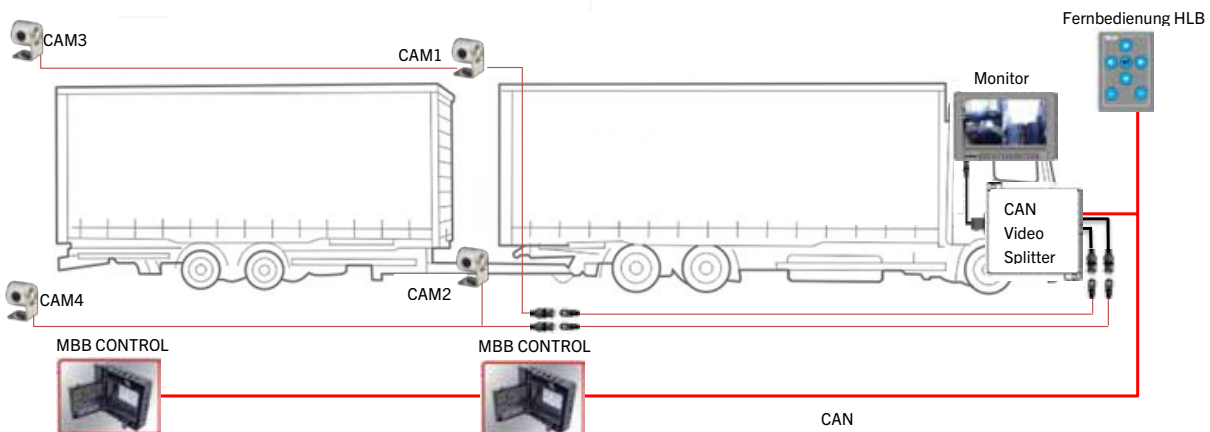

MBB CABIN CONTROL

**CAMERA SYSTEM
WITH INTEGRATED
SERVICE OPERATION**

LIFETIME EXCELLENCE

MBB CABIN CONTROL ACCESSORIES

MBB CABIN CONTROL

- Integrated rear view camera
- Operation of tail lift from the driver seat
- Clear view above and below the tail lift
- Fast and safe approach to docks
- Single push button operation to automatically stow the lift
- Quick and easy installation
- Information of status message on the screen
- Integrated diagnostic function and display
- Configured for both truck and trailer operation (rigid, semi)

CAMERA TRUCK

CAMERA TRUCK WITH TRAILER

PALFINGER Tail Lifts GmbH
 Fockestraße 53
 27777 Ganderkesee
 Deutschland
www.palfinger.com