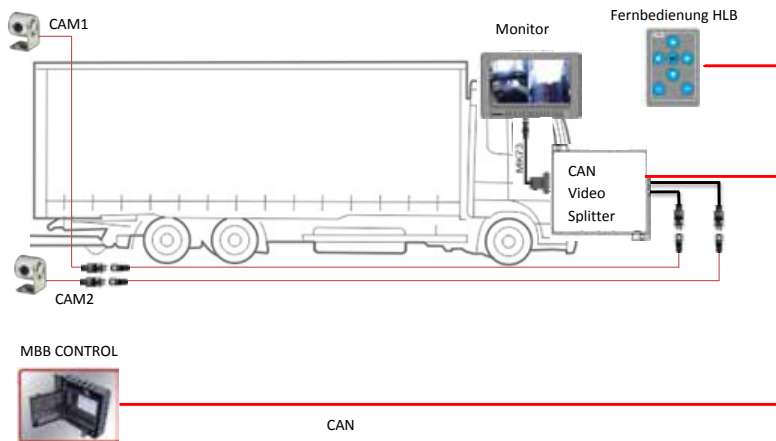

MBB CABIN CONTROL ACCESSORIES

MBB CABIN CONTROL

- Integrated rear view camera
- Operation of tail lift from the driver seat
- Clear view above and below the tail lift
- Fast and safe approach to docks
- Single push button operation to automatically stow the lift
- Quick and easy installation
- Information of status message on the screen
- Integrated diagnostic function and display
- Configured for both truck and trailer operation (rigid, semi)

CAMERA TRUCK

CAMERA TRUCK WITH TRAILER