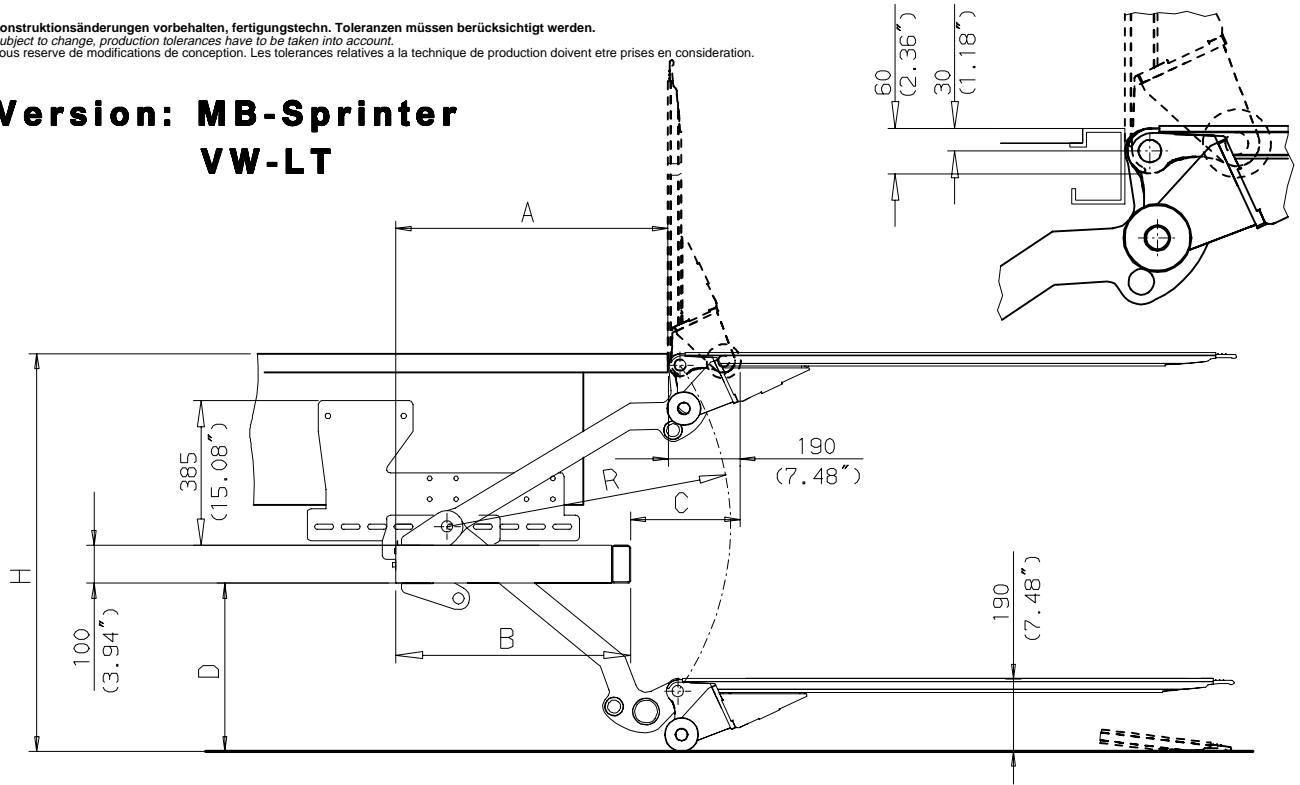

Modell Model Type
PBS 500
PL09-BS-A

Version: MB-Sprinter
VW-LT

H	R	A	B	C	D
900mm (35.43")	750mm (29.53")	808mm (31.81")	650mm (25.59")	350mm (13.78")	390mm (15.35")
1000mm (39.37")	750mm (29.53")	756mm (29.76")	650mm (25.59")	296mm (11.65")	400mm (15.75")
1100mm (43.31")	750mm (29.53")	698mm (27.48")	650mm (25.59")	238mm (9.37")	425mm (16.73")
1200mm (47.24")	750mm (29.53")	611mm (24.06")	650mm (25.59")	152mm (5.98")	450mm (17.72")