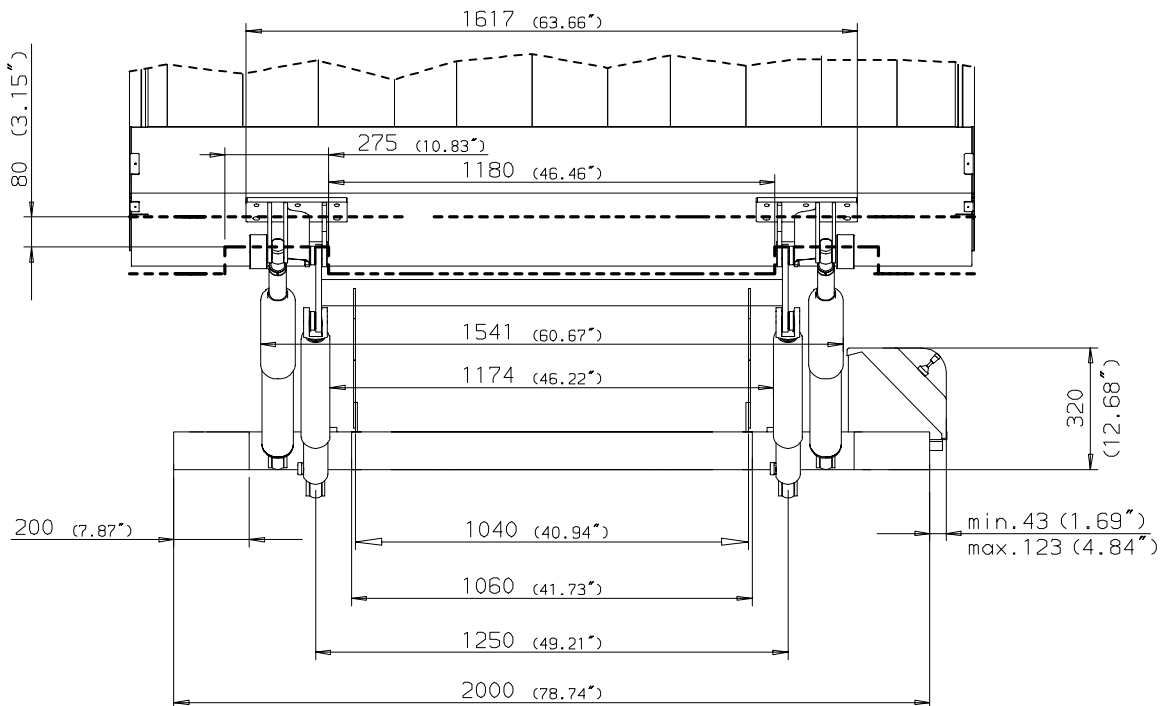

Modell Model Type
PBS 500
PL09-BS-A

Version: MB-Sprinter
VW-LT

H	R	A	B	C	D
900mm (35.43")	750mm (29.53")	808mm (31.81")	650mm (25.59")	350mm (13.78")	390mm (15.35")
1000mm (39.37")	750mm (29.53")	756mm (29.76")	650mm (25.59")	296mm (11.65")	400mm (15.75")
1100mm (43.31")	750mm (29.53")	698mm (27.48")	650mm (25.59")	238mm (9.37")	425mm (16.73")
1200mm (47.24")	750mm (29.53")	611mm (24.06")	650mm (25.59")	152mm (5.98")	450mm (17.72")